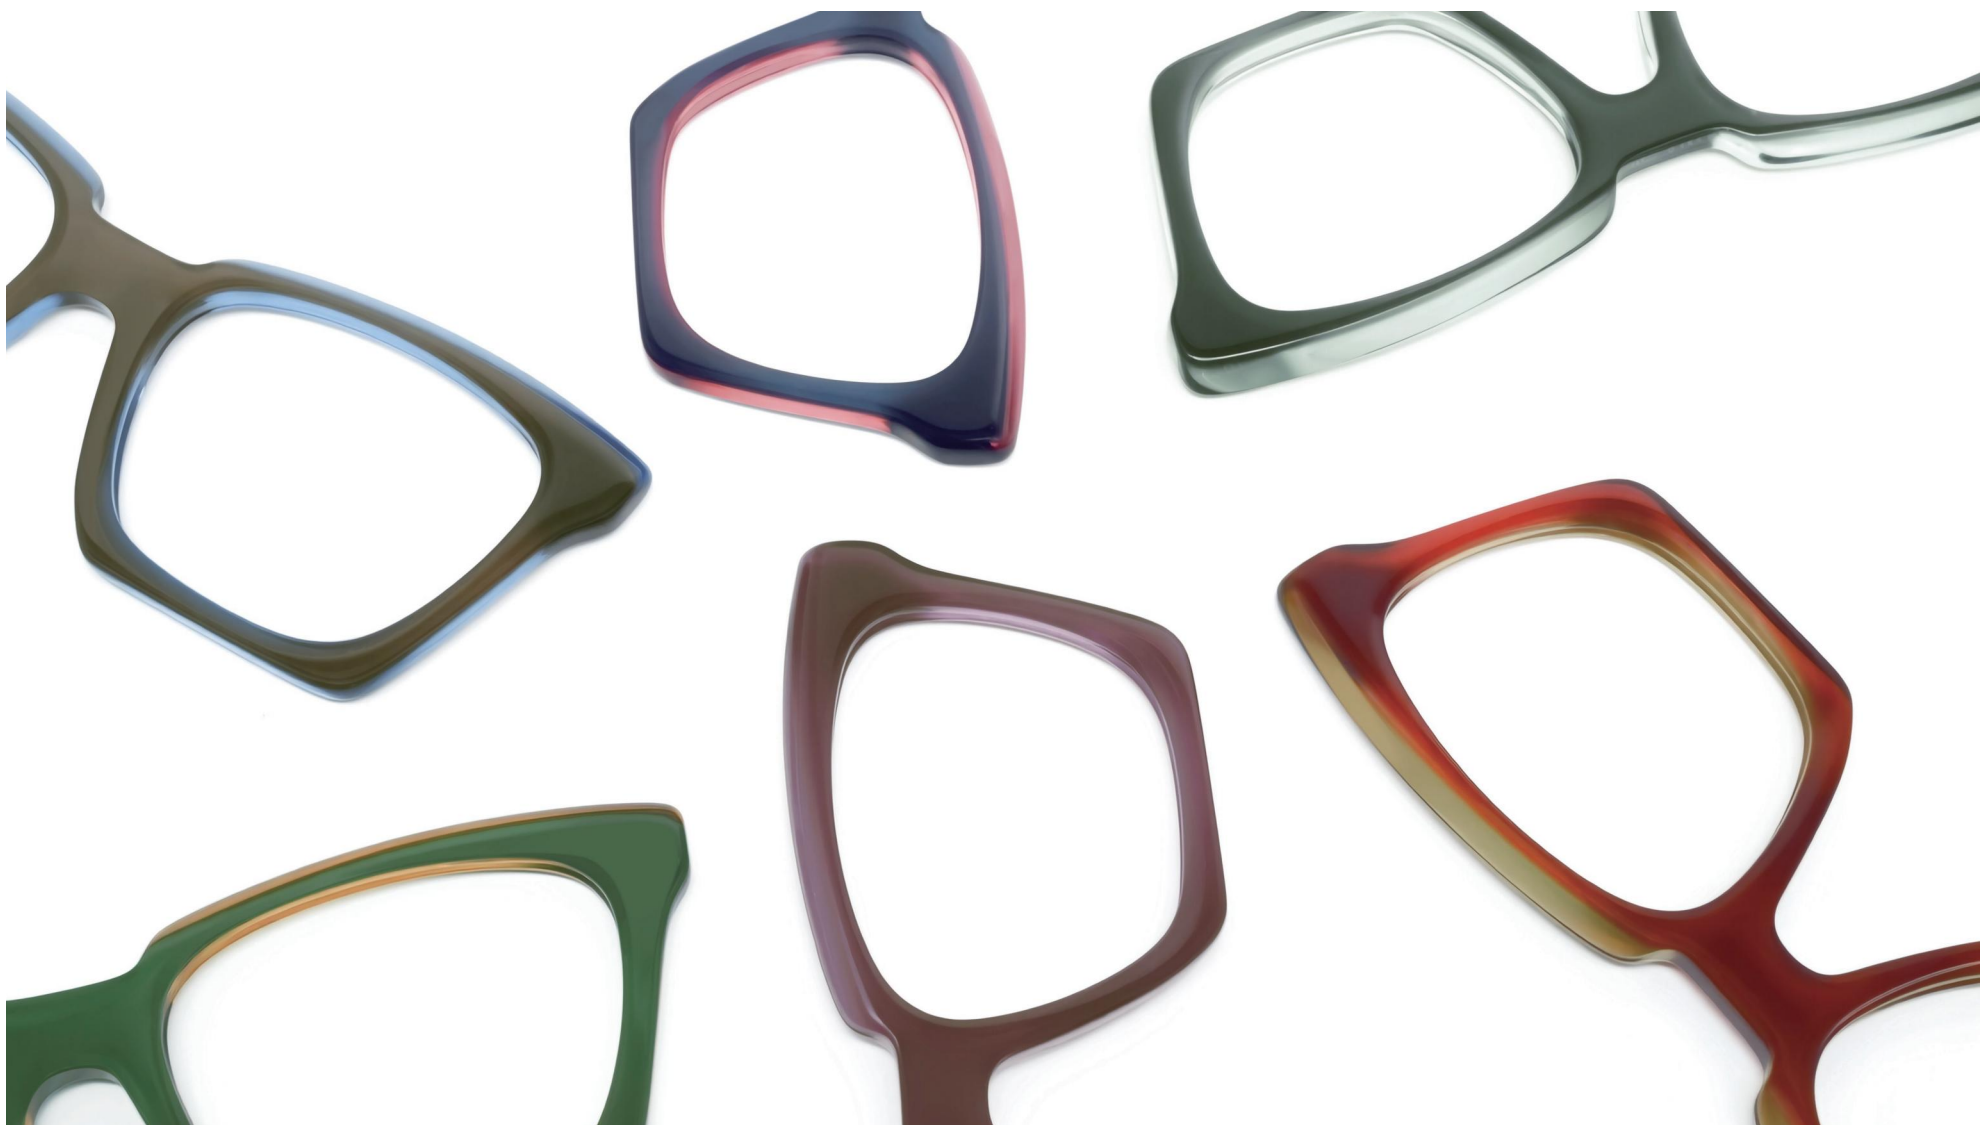

SHEER BLOOM / ESSN

Extruded 2 Layers

Inspired by dandelion fluff, two transparent layers softly merge to reveal a clear, luminous new hue; like sunlight filtering through delicate fibers, bringing a gentle sense of calm.

UN2S-0411 / EN2S-0020

UN2S-0412 / EN2S-0021

UN2S-0413 / EN2S-0022

UN2S-0414 / EN2S-0023

UN2S-0415 / EN2S-0024

UN2S-0416 / EN2S-0025

Sheer Bloom / ESSN

UN2S-0411~0416
EN2S-0020~0025

EN2S-0020 Green

EN2S-0021 Brown

EN2S-0022 Red

EN2S-0023 Grey

EN2S-0024 Blue

EN2S-0025 Purple