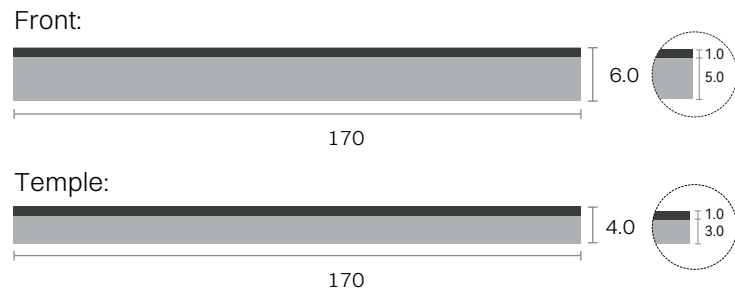

SHEER BLOOM-ESSN

Extruded 2 Layers

Product Code

Front	Temple
EN2S-0020	EN2S-0020
EN2S-0021	EN2S-0021
EN2S-0022	EN2S-0022
EN2S-0023	EN2S-0023
EN2S-0024	EN2S-0024
EN2S-0025	EN2S-0025

Front Thickness	Temple Thickness
6.0mm(6.0-6.2mm)	4.0mm(4.0-4.2mm)

Front Standard Size	Temple Standard Size
170x1400mm	170x1400mm

Front Tolerance	Temple Tolerance
168-175mm 1400-1410mm	168-175mm 1400-1410mm

*ESSN stands for Environmentally friendly, Sustainable, Safe and Natural.