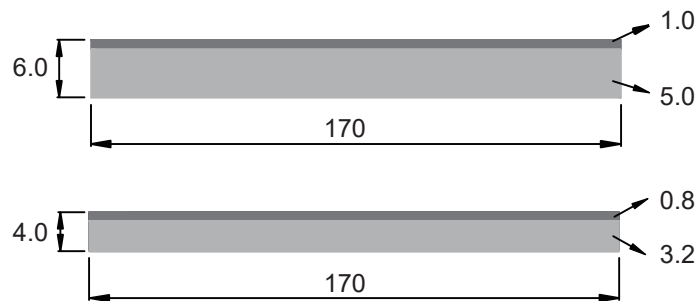

**SROMATOLITE**  
Extruded 2 layers

Product code	
Front	Temple
JUN2-0054	JUN2-0054
JUN2-0055	JUN2-0055
UN2-0056	UN2-0056
UN2-0057	UN2-0057
JUN2-0058	JUN2-0058
JUN2-0059	JUN2-0059
JUN2-0060	JUN2-0060
JUN2-0061	JUN2-0061

	Standard sizes	Tolerance
6.0	170*1400mm	6.0-6.2mm 168-175mm 1400-1410mm
4.0	170*1400mm	4.0-4.2mm 168-175mm 1400-1410mm

JUN2-0054

JUN2-0055

UN2-0056

UN2-0057

JUN2-0058

JUN2-0059

JUN2-0060