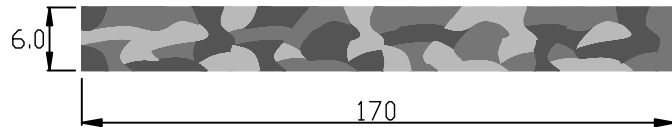

BLOOMING
Dry block

Product code	
Front	Temple
MUQ-0035	MUQ-0035
UQ-0036	UQ-0036
MUQ-0037	MUQ-0037
MUQ-0038	MUQ-0038
MUQ-0039	MUQ-0039

	Standard sizes	Tolerance
6.0	170*700mm	6.0-6.2mm 167-172mm 690-702mm
4.0	170*700mm	4.0-4.2mm 167-172mm 690-702mm