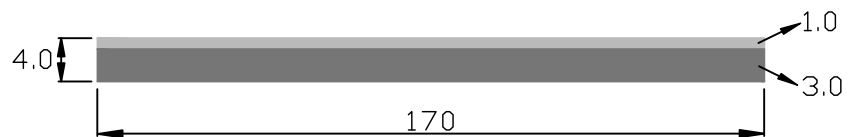

CRYSTAL BASE
Extruded 2 layers

Product code	
Front	Temple
JUN2-0082	JUN2-0082
JUN2-0083	JUN2-0083
JUN2-0084	JUN2-0084
JUN2-0085	JUN2-0085
UN2-0086	UN2-0086
JUN2-0087	JUN2-0087
UN2-0088	UN2-0088
JUN2-0089	JUN2-0089

	Standard sizes	Tolerance
6.0	170*1400mm	6.0-6.2mm 168-175mm 1400-1410mm
4.0	170*1400mm	4.0-4.2mm 168-175mm 1400-1410mm

JUN2-0082

JUN2-0083

JUN2-0084

JUN2-0085

UN2-0086

JUN2-0087

UN2-0088