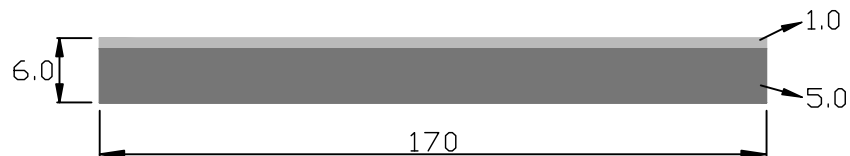

CRYSTAL BASE
Extruded 2 layers

Product code	
Front	Temple
JUN2-0082	JUN2-0082
JUN2-0083	JUN2-0083
JUN2-0084	JUN2-0084
JUN2-0085	JUN2-0085
UN2-0086	UN2-0086
JUN2-0087	JUN2-0087
UN2-0088	UN2-0088
JUN2-0089	JUN2-0089

	Standard sizes	Tolerance
6.0	170*1400mm	6.0-6.2mm 168-175mm 1400-1410mm
4.0	170*1400mm	4.0-4.2mm 168-175mm 1400-1410mm

JUN2-0082

JUN2-0083

JUN2-0084

JUN2-0085

UN2-0086

JUN2-0087

UN2-0088