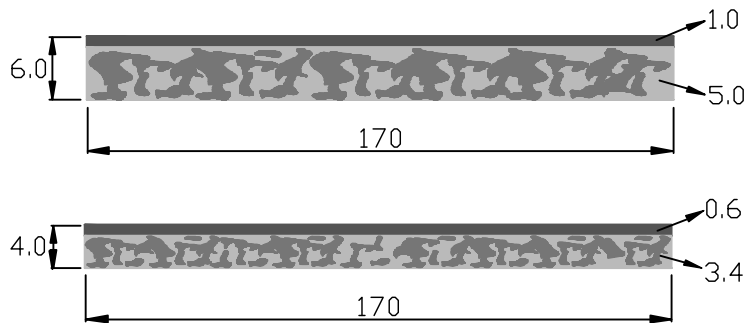

HAVANA GLAM

Lamination

Product code	
Front	Temple
MUB-0301	MUB-0301
MUB-0302	MUB-0302
MUB-0303	MUB-0303
MUB-0304	MUB-0304
UB-0305	UB-0305
MUB-0306	MUB-0306
UB-0307	UB-0307
MUB-0308	MUB-0308
MUB-0309	MUB-0309
UB-0310	UB-0310

	Standard sizes	Tolerance
6.0	170*700mm	6.0-6.2mm 167-172mm 690-702mm
4.0	170*700mm	4.0-4.2mm 167-172mm 690-702mm

JUL,2013

MUB-0301

MUB-0302

MUB-0303

MUB-0304

UB-0305

MUB-0306