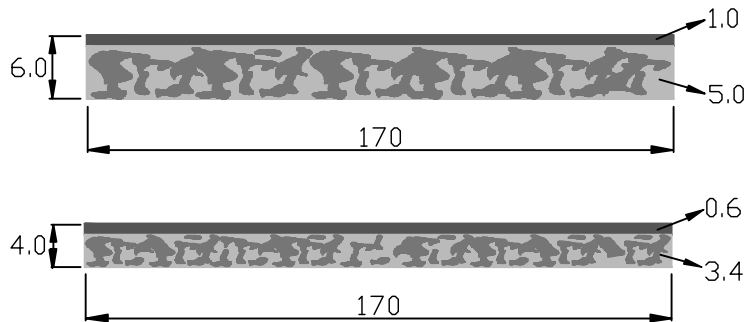

HAVANA GLAM

Lamination

Product code	
Front	Temple
MUB-0301	MUB-0301
MUB-0302	MUB-0302
MUB-0303	MUB-0303
UB-0304	UB-0304
UB-0305	UB-0305
MUB-0306	MUB-0306
UB-0307	UB-0307
MUB-0308	MUB-0308
UB-0309	UB-0309
UB-0310	UB-0310

	Standard sizes	Tolerance
6.0	170*700mm	6.0-6.2mm 167-172mm 690-702mm
4.0	170*700mm	4.0-4.2mm 167-172mm 690-702mm

Sep,2013

MUB-0301

MUB-0302

MUB-0303

UB-0304

UB-0305

MUB-0306