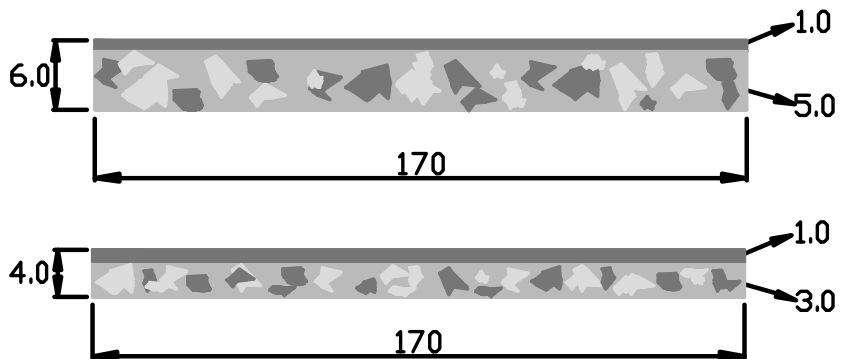

Danube collection
lamination

new hipster night view

Danube

lamination

Product code	
Front	Temple
UH2-0001	UH2-0001
UH2-0002	UH2-0002
MUH2-0003	MUH2-0003
MUH2-0004	MUH2-0004
MUH2-0005	MUH2-0005

	Standard sizes	Tolerance
6.0	170*700mm	6.0 - 6.2mm 167 - 172mm 690 - 702mm
4.0	170*700mm	4.0 - 4.2mm 167 - 172mm 690-702mm