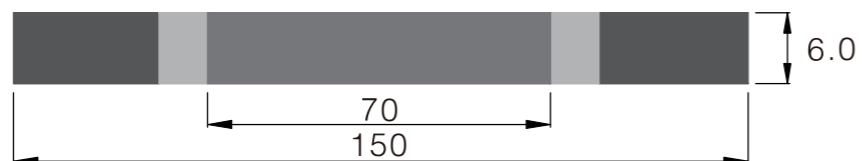

BONDING

Extruded

Product Code	
Front	Temple
UC3-0075	UA5

	Front	Temple	Tolerance
Thickness	6.0mm	4.0mm	6.0-6.2mm 4.0-4.2mm
Standard Sizes	150x1400mm	170x1400mm	148-155mm 168-175mm 1400-1410mm

Front: