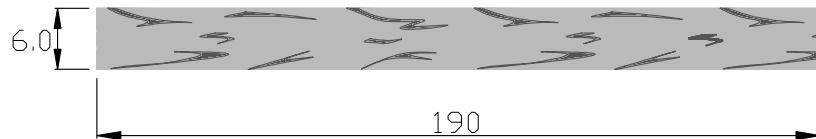

# SPRING UP

extruded

Product code	
Front	Temple
JUD3-0126	JUD3-0126
JUD3-0127	JUD3-0127
JUD3-0128	JUD3-0128
JUD3-0129	JUD3-0129
UD3-0130	UD3-0130

	Standard sizes	Tolerance
6.0	190*1400mm	6.0 - 6.2mm 188 - 195mm 1400 - 1410mm
4.0	190*1400mm	4.0 - 4.2mm 188 - 195mm 1400 - 1410mm