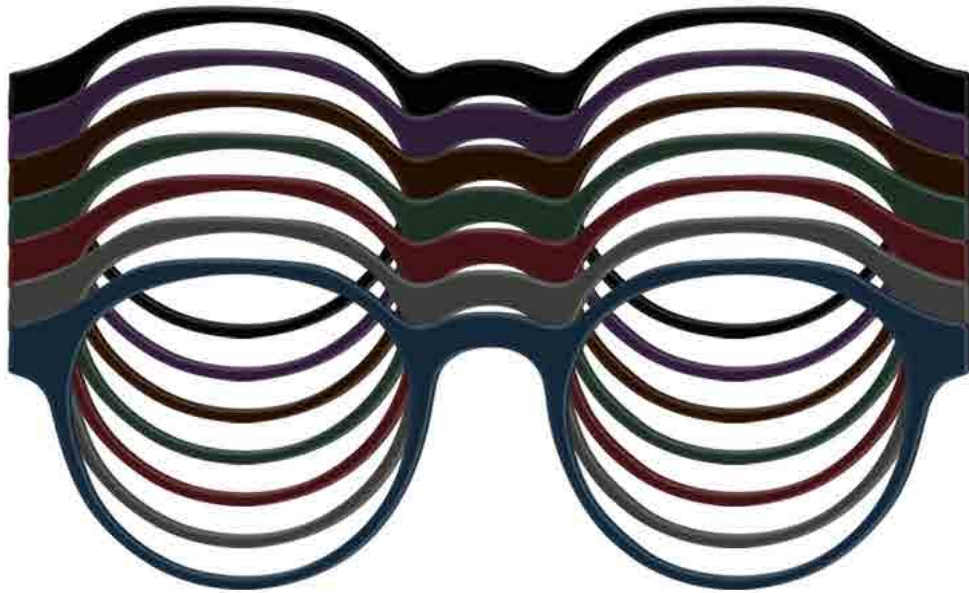

UNITED CODE
Monocolor

keywords: urban nightlife, skate park & contemporary attitude

UNITED CODE

Monocolor

Product code	
Front	Temple
UN-0251	UN-0251
UN-0252	UN-0252
UN-0253	UN-0253
UN-0254	UN-0254
UN-0255	UN-0255
UN-0256	UN-0256
UA5	UA5

	Standard sizes	Tolerance
6.0	170*1400mm	6.0 - 6.2mm 168 - 175mm 1400 - 1410mm
4.0	170*1400mm	4.0 - 4.2mm 168 - 175mm 1400 - 1410mm

UN-0251

UN-0252

UN-0253

UN-0254

UN-0255

UN-0256

UA5