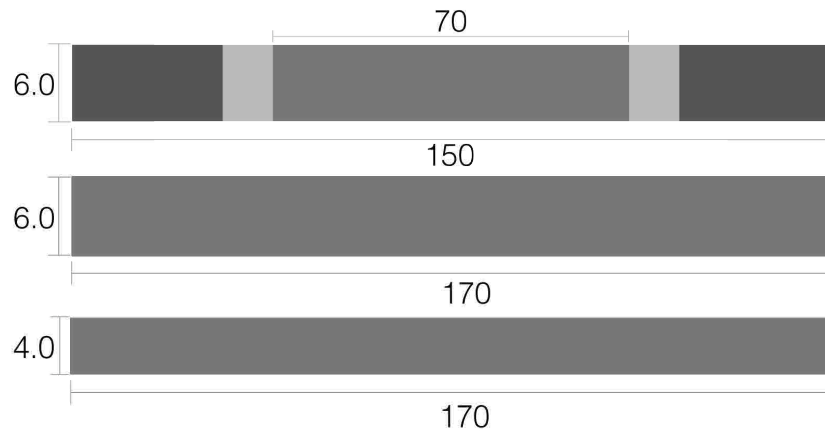

BONDING
Monocolor

keywords: urban night,street & crossover lifestyle

BONDING

Monocolor

Product code	
Front	Temple
UN-0257/JUC3-0074	UN-0257
UA5/UC3-0075	UA5
JUN-0258/JUC3-0076	JUN-0258
UN-0259/JUC3-0077	UN-0259
JUN-0260/JUC3-0078	JUN-0260
UN-0261/JUC3-0079	UN-0261

	Standard sizes	Tolerance
6.0	150*1400mm	6.0 - 6.2mm
	170*1400mm	148 - 155mm
4.0	170*1400mm	168 - 175mm
		1400 - 1410mm
		4.0 - 4.2mm
		168 - 175mm
		1400-1410mm

UN-0257

UA5

JUN-0258

UN-0259

JUN-0260

UN-0261