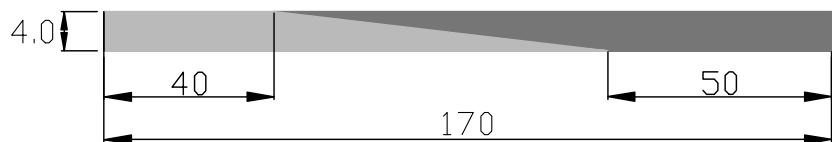

# ENERGY collection

extruded

| Product code |          |
|--------------|----------|
| Front        | Temple   |
| JUC2-0086    | UC-0092  |
| JUC2-0087    | JUC-0093 |
| JUC2-0088    | JUC-0094 |
| JUC2-0089    | JUC-0095 |
| JUC2-0090    | JUC-0096 |
| UC2-0091     | UC-0097  |

|     | Standard sizes | Tolerance                             |
|-----|----------------|---------------------------------------|
| 6.0 | 140*1400mm     | 6.0-6.2mm<br>138-145mm<br>1400-1410mm |
| 4.0 | 170*1400mm     | 4.0-4.2mm<br>168-175mm<br>1400-1410mm |