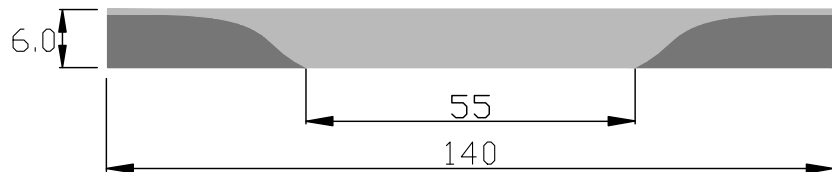

**Energy collection**  
extruded

fluo-up!

# ENERGY collection

extruded

| Product code |          |
|--------------|----------|
| Front        | Temple   |
| JUC2-0086    | UC-0092  |
| JUC2-0087    | JUC-0093 |
| JUC2-0088    | JUC-0094 |
| JUC2-0089    | JUC-0095 |
| JUC2-0090    | JUC-0096 |
| UC2-0091     | UC-0097  |

|     | Standard sizes | Tolerance                             |
|-----|----------------|---------------------------------------|
| 6.0 | 140*1400mm     | 6.0-6.2mm<br>138-145mm<br>1400-1410mm |
| 4.0 | 170*1400mm     | 4.0-4.2mm<br>168-175mm<br>1400-1410mm |