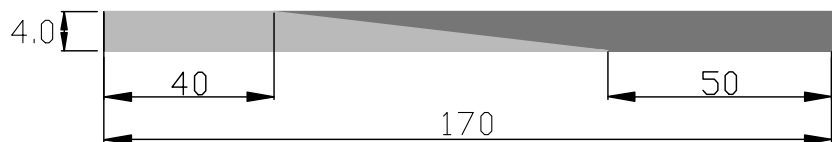

# ENERGY

Extruded

Product code	
Front	Temple
JUC2-0086	JUC-0092
JUC2-0087	JUC-0093
JUC2-0088	JUC-0094
JUC2-0089	JUC-0095
JUC2-0090	JUC-0096
UC2-0091	UC-0097

	Standard sizes	Tolerance
6.0	140*1400mm	6.0-6.2mm 138-145mm 1400-1410mm
4.0	170*1400mm	4.0-4.2mm 168-175mm 1400-1410mm