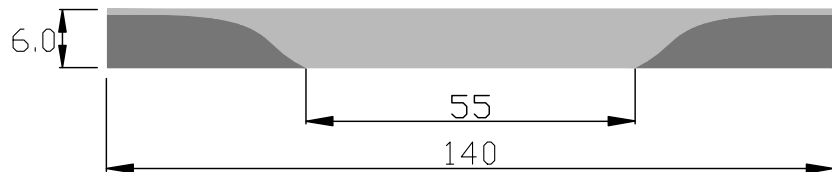

**Energy collection**  
extruded

fluo-up!

# ENERGY

Extruded

Product code	
Front	Temple
JUC2-0086	JUC-0092
JUC2-0087	JUC-0093
JUC2-0088	JUC-0094
JUC2-0089	JUC-0095
JUC2-0090	JUC-0096
UC2-0091	UC-0097

	Standard sizes	Tolerance
6.0	140*1400mm	6.0-6.2mm 138-145mm 1400-1410mm
4.0	170*1400mm	4.0-4.2mm 168-175mm 1400-1410mm