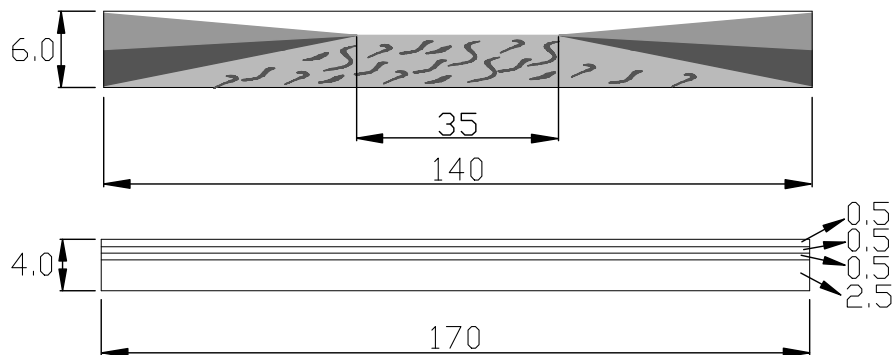

Cocktail collection
extruded

it's cocktail time!

COCKTAIL

Extruded

Product code	
Front	Temple
JUD4-0094	JUN4-0051
JUD4-0095	UN4-0052
JUD4-0096	JUN4-0053
UD4-0097	UN4-0054
JUD4-0098	JUN4-0055
UD4-0099	JUN4-0056

	Standard sizes	Tolerance
6.0	140*1400mm	6.0-6.2mm 138-145mm 1400-1410mm
4.0	170*1400mm	4.0-4.2mm 168-175mm 1400-1410mm

JUD4-0094

JUD4-0095

JUD4-0096

UD4-0097

JUD4-0098

UD4-0099