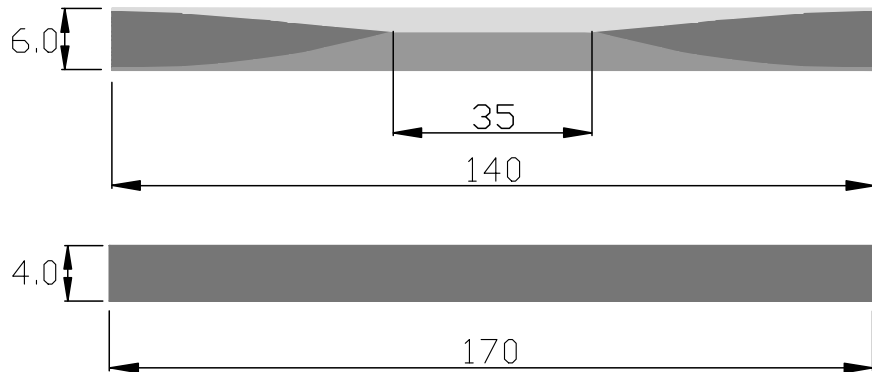

**Pudding**  
extruded

welcome to the caramel world

# PUDDING

extruded

Product code	
Front	Temple
JUD4-0100	JUN-0262
JUD4-0101	JUN-0263
JUD4-0102	UN-0264
JUD4-0103	UN-0265
JUD4-0104	UN-0266
JUD4-0105	UN-0267

	Standard sizes	Tolerance
6.0	140*1400mm	6.0 - 6.2mm 138 - 145mm 1400 - 1410mm
4.0	170*1400mm	4.0 - 4.2mm 168 - 175mm 1400 - 1410mm