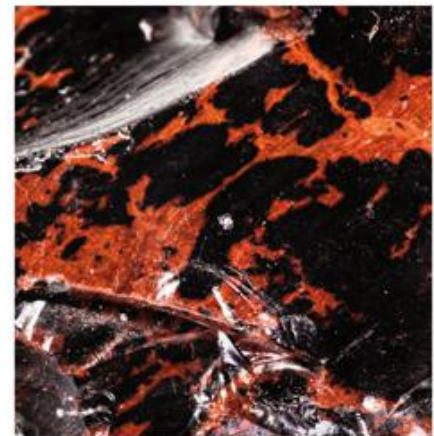

Rock collection
dry block

fashion camouflage

ROCK collection

dry block

Product code	
Front	Temple
UF2-0130	UF2-0130
UF2-0131	UF2-0131
UF2-0132	UF2-0132
UF2-0133	UF2-0133
UF2-0134	UF2-0134

	Standard sizes	Tolerance
6.0	170*700mm	6.0-6.2mm 167-172mm 690-702mm
4.0	170*700mm	4.0-4.2mm 167-172mm 690-702mm

UF2-0130

UF2-0131

UF2-0132

UF2-0133

UF2-0134