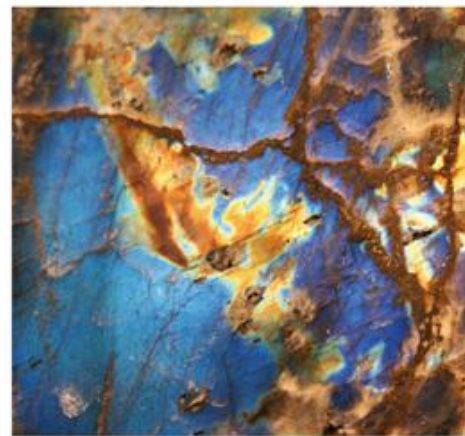

Rock collection
dry block

fashion camouflage

ROCK collection

dry block

Product code	
Front	Temple
UF2-0130	UF2-0130
UF2-0131	UF2-0131
UF2-0132	UF2-0132
UF2-0133	UF2-0133
UF2-0134	UF2-0134

	Standard sizes	Tolerance
6.0	170*700mm	6.0-6.2mm 167-172mm 690-702mm
4.0	170*700mm	4.0-4.2mm 167-172mm 690-702mm