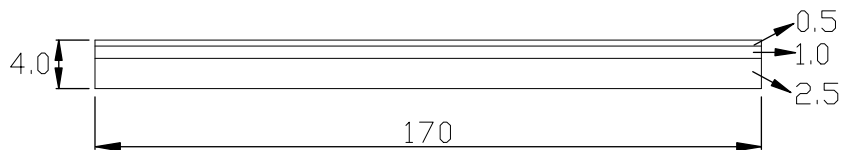

# ICE CREAM collection

extruded 3layers

Product code	
Front	Temple
UN3P-0176	UN3P-0176
JUN3P-0177	JUN3P-0177
JUN3P-0178	JUN3P-0178
JUN3P-0179	JUN3P-0179
JUN3P-0180	JUN3P-0180
JUN3P-0181	JUN3P-0181

	Standard sizes	Tolerance
6.0	170*1400mm	6.0-6.2mm 168-175mm 1400-1410mm
4.0	170*1400mm	4.0-4.2mm 168-175mm 1400-1410mm