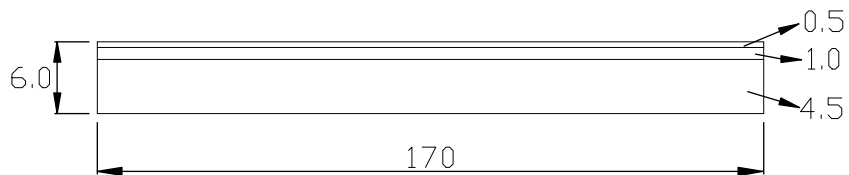

## Ice cream collection

extruded 3layers

postcard images from 60's

# ICE CREAM collection

extruded 3layers

Product code	
Front	Temple
UN3P-0176	UN3P-0176
JUN3P-0177	JUN3P-0177
JUN3P-0178	JUN3P-0178
JUN3P-0179	JUN3P-0179
JUN3P-0180	JUN3P-0180
JUN3P-0181	JUN3P-0181

	Standard sizes	Tolerance
6.0	170*1400mm	6.0-6.2mm 168-175mm 1400-1410mm
4.0	170*1400mm	4.0-4.2mm 168-175mm 1400-1410mm