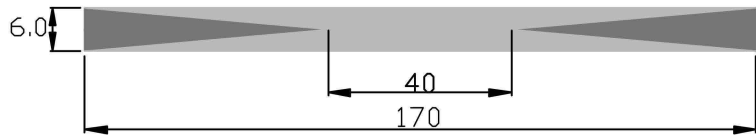

RAINBOW COLLECTION

extruded

your cocktails colours

RAINBOW
extruded

Product code	
Front	Temple
JUC-0098	JUC-0103
JUC-0099	JUC-0104
JUC-0100	JUC-0105
UC-0101	JUC-0106
JUC-0102	JUC-0107

	Standard sizes	Tolerance
6.0	170*1400mm	6.0-6.2mm 168-175mm 1400-1410mm
4.0	170*1400mm	4.0-4.2mm 168-175mm 1400-1410mm