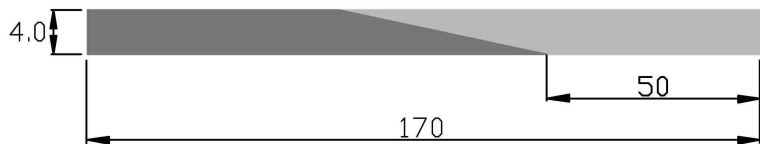

RAINBOW COLLECTION

extruded

your cocktails colours

RAINBOW
extruded

Product code	
Front	Temple
JUC-0098	JUC-0103
JUC-0099	JUC-0104
JUC-0100	JUC-0105
UC-0101	JUC-0106
JUC-0102	JUC-0107

	Standard sizes	Tolerance
6.0	170*1400mm	6.0-6.2mm 168-175mm 1400-1410mm
4.0	170*1400mm	4.0-4.2mm 168-175mm 1400-1410mm