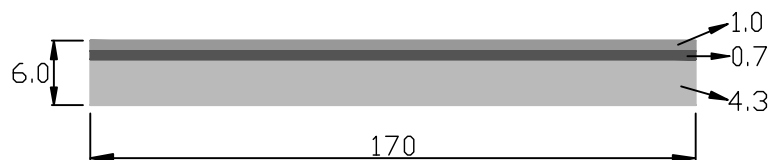

# PEARL

Extruded 3 layers

Product code	
Front	Temple
UN3P-0202	UN3P-0202
UN3P-0203	UN3P-0203
JUN3P-0204	JUN3P-0204
JUN3P-0205	JUN3P-0205
JUN3P-0206	JUN3P-0206

	Standard sizes	Tolerance
6.0	170*1400mm	6.0-6.2mm 168-175mm 1400-1410mm
4.2	170*1400mm	4.2-4.4mm 168-175mm 1400-1410mm