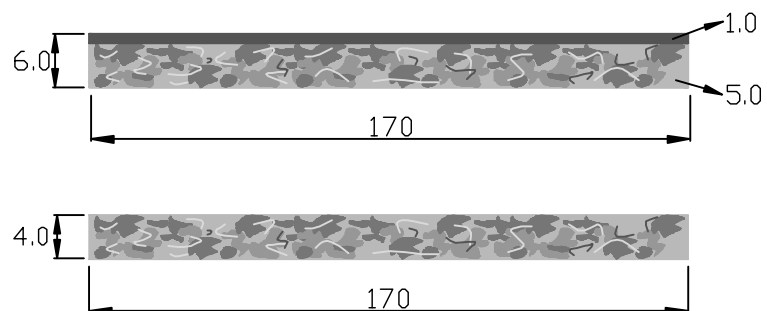

## JOYFULNESS COLLECTION

lamination

flower power

**Joyfulness** collection  
Lamination

Product code	
Front	Temple
MUQ2-0141	MUQ2-0147
MUQ2-0142	MUQ2-0148
MUQ2-0143	UQ2-0149
MUQ2-0144	UQ2-0150
MUQ2-0145	MUQ2-0151
MUQ2-0146	UQ2-0152

	Standard sizes	Tolerance
6.0	170*700mm	6.0-6.2mm 160-170mm 695-700mm
4.0	170*700mm	4.0-4.2mm 165-170mm 695-700mm

MUQ2-0141

MUQ2-0142

MUQ2-0143

MUQ2-0144

MUQ2-0145

MUQ2-0146