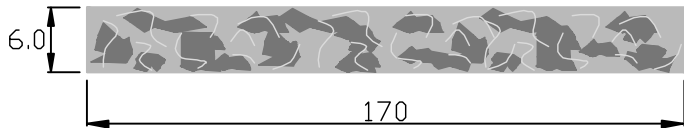

# Fog

Dry block

Product code	
Front	Temple
UQ-0153	UQ-0153
MUQ-0154	MUQ-0154
MUQ-0155	MUQ-0155
MUQ-0156	MUQ-0156
MUQ-0157	MUQ-0157
MUQ-0158	MUQ-0158

	Standard sizes	Tolerance
6.0	170*700mm	6.0-6.2mm 167-172mm 690-702mm
4.0	170*700mm	4.0-4.2mm 167-172mm 690-702mm