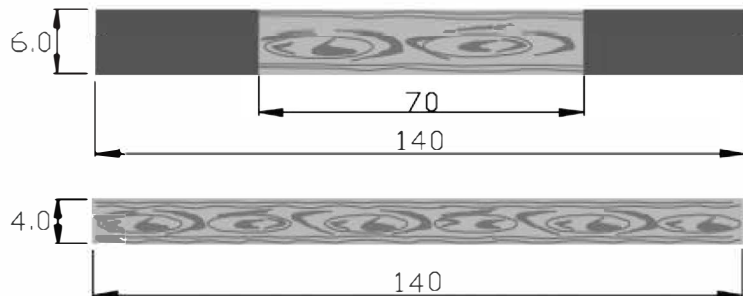

LINKER COLLECTION

street lights

LINKER
Extruded

Product code	
Front	Temple
UD4-0124	UD4-S0124
UD4-0125	UD4-S0125
JUD4-0126	JUD4-S0126
JUD4-0127	JUD4-S0127
JUD4-0128	JUD4-S0128
JUD4-0129	JUD4-S0129

	Standard sizes	Tolerance
6.0	140*1400mm	6.0-6.2mm 138-145mm 1400-1410mm
4.0	140*1400mm	4.0-4.2mm 138-145mm 1400-1410mm