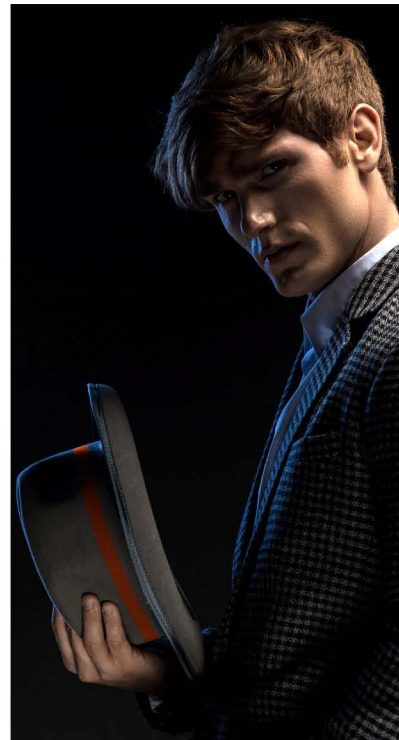

# HUSH COLLECTION

extruded 3layers

hats dark tones

**HUSH collection**  
Extruded 3 layers

Product code	
Front	Temple
UN3P-0212	UN3P-0212
JUN3P-0213	JUN3P-0213
JUN3P-0214	JUN3P-0214
JUN3P-0215	JUN3P-0215
UN3P-0216	UN3P-0216
JUN3P-0217	JUN3P-0217