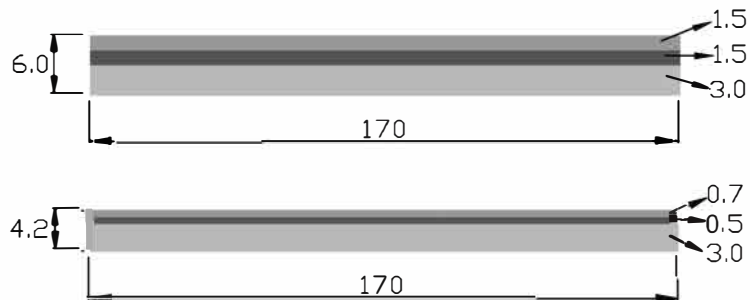

# HUSH COLLECTION

extruded 3layers

hats dark tones

**HUSH collection**  
Extruded 3 layers

Product code	
Front	Temple
UN3P-0212	UN3P-0212
JUN3P-0213	JUN3P-0213
JUN3P-0214	JUN3P-0214
JUN3P-0215	JUN3P-0215
UN3P-0216	UN3P-0216
JUN3P-0217	JUN3P-0217

	Standard sizes	Tolerance
6.0	170*1400mm	6.0-6.2mm 168-175mm 1400-1410mm
4.2	170*1400mm	4.0 -4.2mm 168-175mm 1400-1410mm

UN3P-0212

JUN3P-0213

JUN3P-0214

JUN3P-0215

UN3P-0216

JUN3P-0217