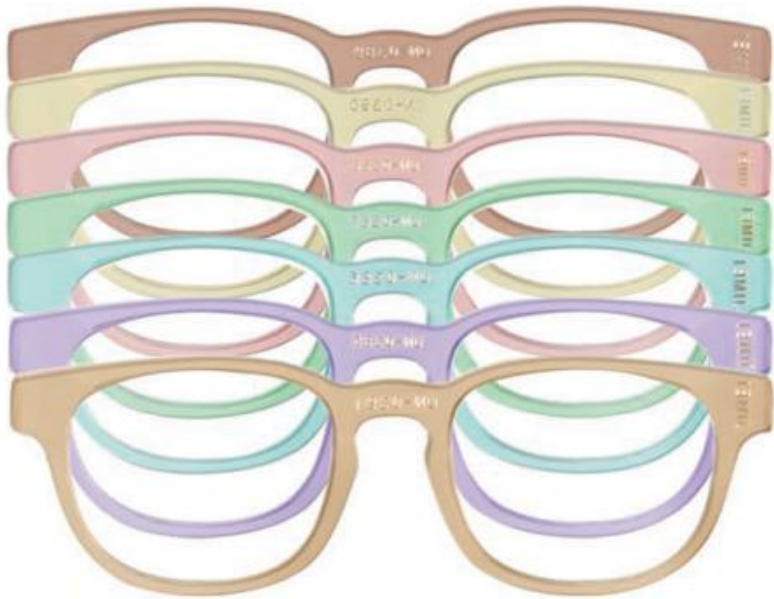

BRIGHT

extrusion

icecream colors in transparent

BRIGHT Extruded

Product code	
Front	Temple
UN-0385	UN-0385
UN-0386	UN-0386
UN-0387	UN-0387
UN-0388	UN-0388
UN-0389	UN-0389
UN-0390	UN-0390
UN-0391	UN-0391

	Standard sizes	Tolerance
6.0	170*1400mm	6.0-6.2mm 168-175mm 1400-1410mm
4.0	170*1400mm	4.0-4.2mm 168-175mm 1400-1410mm