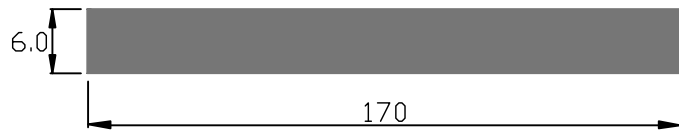

BRIGHT

extrusion

icecream colors in transparent

BRIGHT Extruded

Product code	
Front	Temple
UN-0385	UN-0385
UN-0386	UN-0386
UN-0387	UN-0387
UN-0388	UN-0388
UN-0389	UN-0389
UN-0390	UN-0390
UN-0391	UN-0391

	Standard sizes	Tolerance
6.0	170*1400mm	6.0-6.2mm 168-175mm 1400-1410mm
4.0	170*1400mm	4.0-4.2mm 168-175mm 1400-1410mm