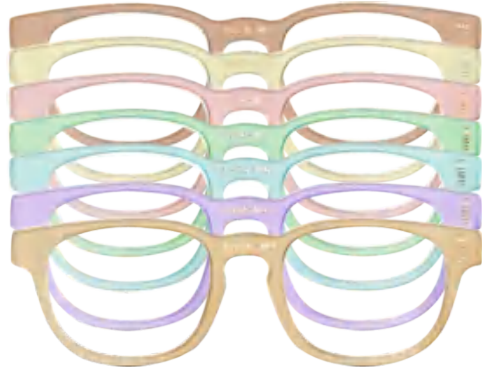

BRIGHT

extrusion

icecream colors in transparent

BRIGHT Extruded

Product code	
Front	Temple
UN-0385	UN-0385
UN-0386	UN-0386
UN-0387	UN-0387
UN-0388	UN-0388
UN-0389	UN-0389
UN-0390	UN-0390
UN-0391	UN-0391

	Standard sizes	Tolerance
6.0	170*1400mm	6.0-6.2mm 168-175mm 1400-1410mm
4.0	170*1400mm	4.0-4.2mm 168-175mm 1400-1410mm