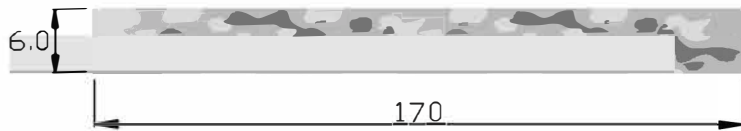

JIMEI
PLASTIC

CLOUDY

Dry block

into the flower clouds

CLOUDY
Dry block

Product code	
Front	Temple
UQ-0194	UQ-0194
MUQ-0195	MUQ-0195
MUQ-0196	MUQ-0196
UQ-0197	UQ-0197
MUQ-0198	MUQ-0198
MUQ-0199	MUQ-0199

	Standard sizes	Tolerance
6.0	170*700mm	6.0-6.2mm 167-172mm 690-702mm
4.0	170*700mm	4.0-4.2mm 167-172mm 690-702mm