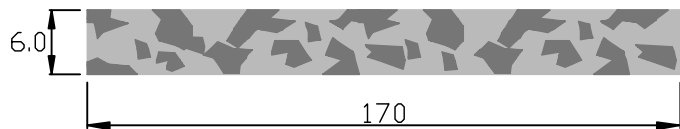

MOODY
dry block

sunrise's landscapes

MOODY collection
Dry block

Product code	
Front	Temple
UF-0158	UF-0158
UF-0159	UF-0159
UF-0160	UF-0160
UF-0161	UF-0161
UF-0162	UF-0162
UF-0163	UF-0163

	Standard sizes	Tolerance
6.0	170*700mm	6.0-6.2mm 167-172mm 690-702mm
4.0	170*700mm	4.0-4.2mm 167-172mm 690-702mm