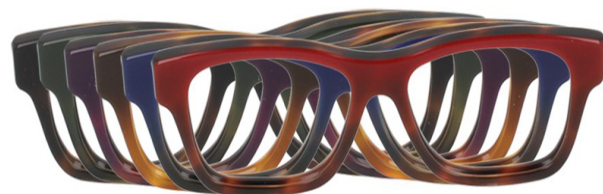

JIMEI
PLASTIC

EXPRESSOR
lamination

moment of life
her warm elegant tones

EXPRESSOR
Lamination

| Product Code | |
|--------------|-----------|
| Front | Temple |
| UG2-9015 | UG2-9021 |
| UG2-9016 | MUG2-9022 |
| MUG2-9017 | MUG2-9023 |
| MUG2-9018 | MUG2-9024 |
| MUG2-9019 | MUG2-9025 |
| UG2-9020 | MUG2-9026 |

| | Standard Sizes | Tolerance |
|-----|----------------|-------------------------------------|
| 6.0 | 170*700mm | 6.0-6.2mm 167-172mm 690-702mm |
| 4.0 | 170*700mm | 4.0-4.2mm 167-172mm 690-702mm |

UG2-9015