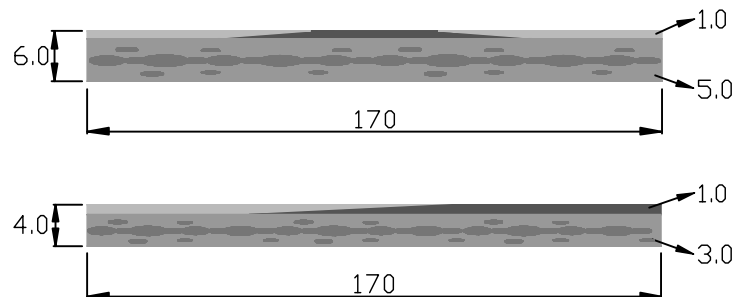

JIMEI
PLASTIC

EXPRESSOR
lamination

moment of life
her warm elegant tones

EXPRESSOR
Lamination

| Product Code | |
|--------------|-----------|
| Front | Temple |
| UG2-9015 | UG2-9021 |
| UG2-9016 | MUG2-9022 |
| MUG2-9017 | MUG2-9023 |
| MUG2-9018 | MUG2-9024 |
| MUG2-9019 | MUG2-9025 |
| UG2-9020 | MUG2-9026 |

| | Standard Sizes | Tolerance |
|-----|----------------|-------------------------------------|
| 6.0 | 170*700mm | 6.0-6.2mm 167-172mm 690-702mm |
| 4.0 | 170*700mm | 4.0-4.2mm 167-172mm 690-702mm |

UG2-9015