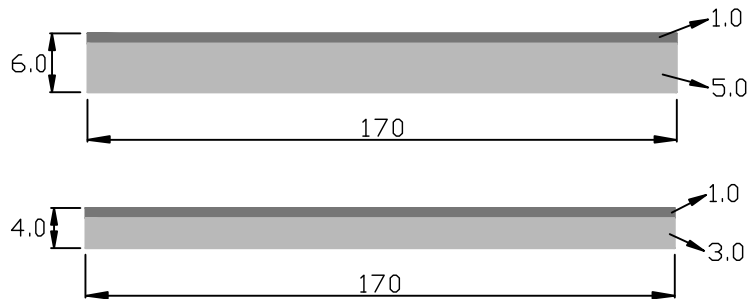

DULL SOUND

extruded 2layers

comes alive!
colour lights on the dark

Dull sound
Extruded 2 layers

Product code	
Front	Temple
JUN2S-0250	JUN2S-0250
UN2S-0251	UN2S-0251
JUN2S-0252	JUN2S-0252
UN2S-0253	UN2S-0253
JUN2S-0254	JUN2S-0254
UN2S-0255	UN2S-0255
JUN2S-0256	JUN2S-0256

	Standard sizes	Tolerance
6.0	170*1400mm	6.0-6.2mm 168-175mm 1400-1410mm
4.0	170*1400mm	4.0-4.2mm 168-175mm 1400-1410mm

JUN2S-0250

UN2S-0251

JUN2S-0252

UN2S-0253

JUN2S-0254

UN2S-0255

JUN2S-0256