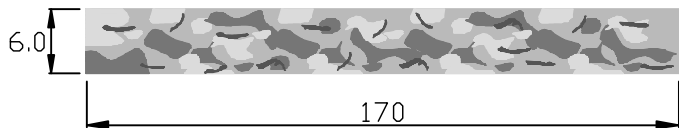

BELT DANCE

dry block

oriental rhythm

pearl reflections

BELT DANCE collection
Dry block

Product code	
Front	Temple
UQ-0283	UQ-0283
UQ-0284	UQ-0284
UQ-0285	UQ-0285
UQ-0286	UQ-0286
UQ-0287	UQ-0287
UQ-0288	UQ-0288
UQ-0289	UQ-0289
UQ-0290	UQ-0290

	Standard sizes	Tolerance
6.0	170*700mm	6.0-6.2mm 167-172mm 690-702mm
4.0	170*700mm	4.0-4.2mm 167-172mm 690-702mm

UQ-0283

UQ-0284

UQ-0285

UQ-0286

UQ-0287

UQ-0288

UQ-0289