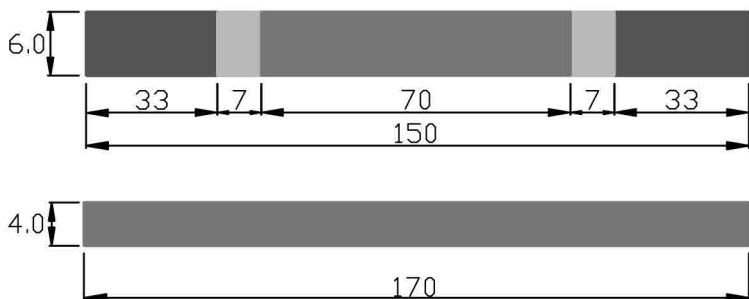

CLEAR CUT
extruded

It's cocktail time

2016 summer collection

CLEAR-CUT collection
Extruded

Product code	
Front	Temple
JUC3-0139	UN-0329
UC3-0140	UN-0330
JUC3-0141	JUN-0331
JUC3-0142	UN-0332
UC3-0143	UN-0333
UC3-0144	UN-0334

	Standard sizes	Tolerance
6.0	150*1400mm	6.0-6.2mm 148-155mm 1400-1410mm
4.0	170*1400mm	4.0-4.2mm 168-175mm 1400-1410mm

JUC3-0139

UC3-0140

JUC3-0141

JUC3-0142

UC3-0143

UC3-0144