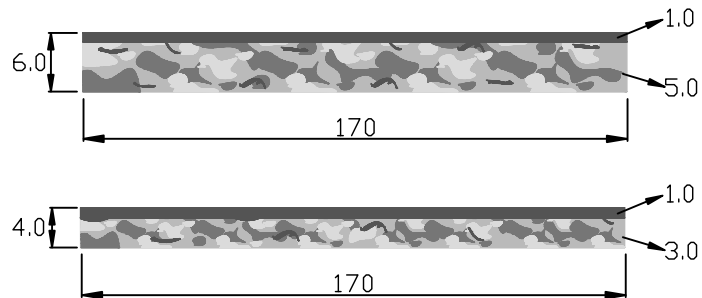

FOLLOW UP
Lamination

under sea safari

FOLLOW-UP collection
Lamination

Product code	
Front	Temple
UQ2-0266	UQ2-0266
MUQ2-0267	MUQ2-0267
MUQ2-0268	MUQ2-0268
MUQ2-0269	MUQ2-0269
MUQ2-0270	MUQ2-0270
UQ2-0271	UQ2-0271

	Standard sizes	Tolerance
6.0	170*700mm	6.0-6.2mm 167-172mm 690-702mm
4.0	170*700mm	4.0-4.2mm 167-172mm 690-702mm

UQ2-0266

MUQ2-0267

MUQ2-0268

MUQ2-0269

MUQ2-0270

UQ2-0271