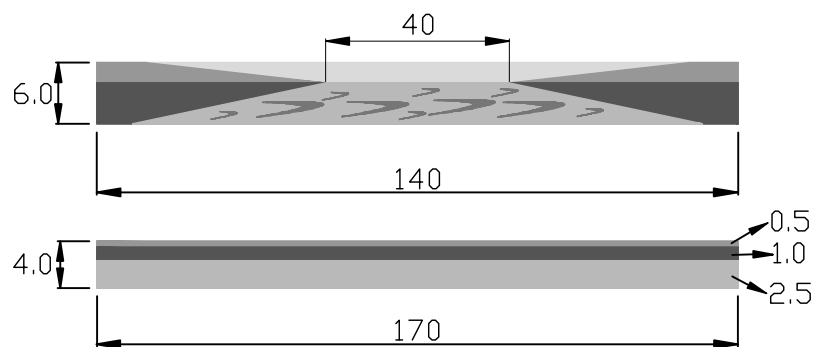

### Tender feel

silky dress for the party

**Riband** collection  
Extruded

Product code	
Front	Temple
UD4-0193	UN3PS-0276
JUD4-0194	JUN3PS-0277
UD4-0195	UN3PS-0278
JUD4-0196	JUN3PS-0279
JUD4-0197	JUN3PS-0280
JUD4-0198	JUN3PS-0281

	Standard sizes	Tolerance
6.0	140*1400mm	6.0-6.2mm 138-145mm 1400-1410mm
4.0	170*1400mm	4.0-4.2mm 168-175mm 1400-1410mm

UD4-0193

JUD4-0194

UD4-0195

JUD4-0196

JUD4-0197

JUD4-0198