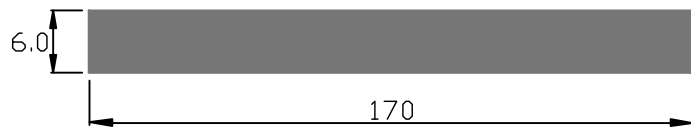

STAY ALONE

extrusion

Peaceful morning

refresh the mind and move on

STAY ALONE Extruded

Product code	
Front	Temple
UN-0392	UN-0392
UN-0393	UN-0393
UN-0394	UN-0394
UN-0395	UN-0395
UN-0396	UN-0396
UN-0397	UN-0397

	Standard sizes	Tolerance
6.0	170*1400mm	6.0-6.2mm 168-175mm 1400-1410mm
4.0	170*1400mm	4.0-4.2mm 168-175mm 1400-1410mm

UN-0392

UN-0393

UN-0394

UN-0395

UN-0396

UN-0397