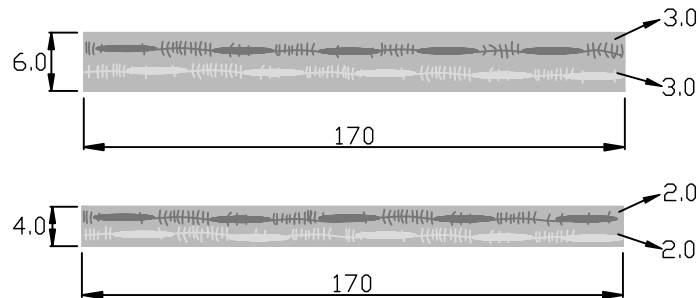

FEATHER YARN

lamination

electric wave

concealed signal is expressed alternatively

FEATHER YARN
Lamination

Product code	
Front	Temple
MUAD-0006	MUAD-0006
MUAD-0007	MUAD-0007
UAD-0008	UAD-0008
UAD-0009	UAD-0009
MUAD-0010	MUAD-0010

	Standard sizes	Tolerance
6.0	170*700mm	6.0-6.2mm 167-172mm 690-702mm
4.0	170*700mm	4.0-4.2mm 167-172mm 690-702mm

MUAD-0006

MUAD-0007

UAD-0008

UAD-0009

MUAD-0010