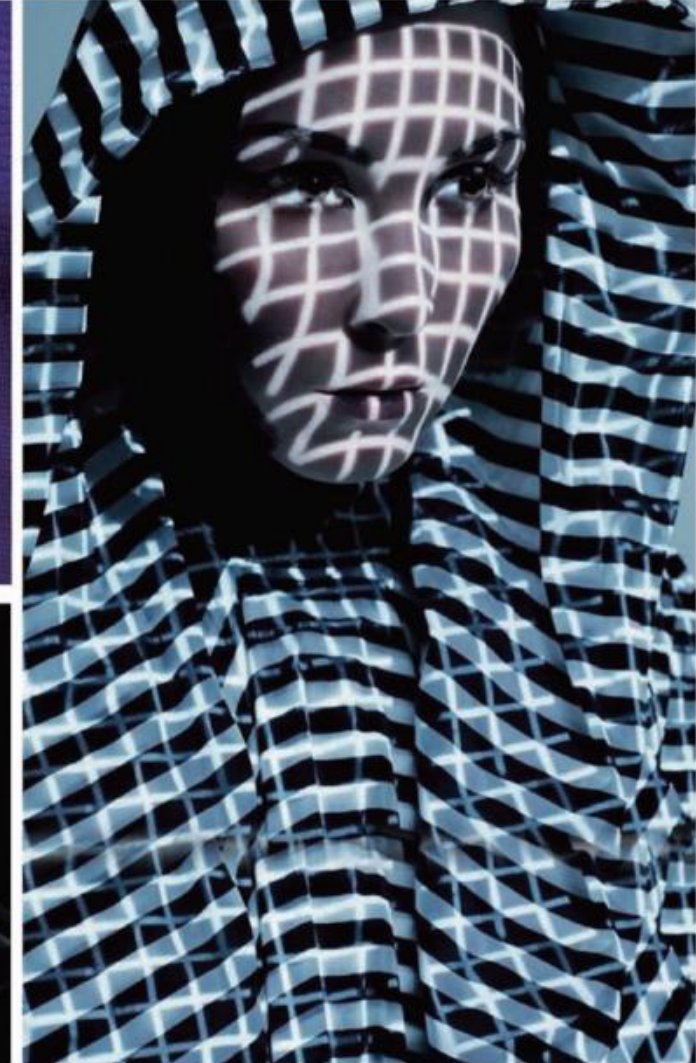

FEATHER YARN

lamination

electric wave

concealed signal is expressed alternatively

FEATHER YARN
Lamination

Product code	
Front	Temple
MUAD-0006	MUAD-0006
MUAD-0007	MUAD-0007
UAD-0008	UAD-0008
UAD-0009	UAD-0009
MUAD-0010	MUAD-0010

	Standard sizes	Tolerance
6.0	170*700mm	6.0-6.2mm 167-172mm 690-702mm
4.0	170*700mm	4.0-4.2mm 167-172mm 690-702mm

MUAD-0006

MUAD-0007

UAD-0008

UAD-0009

MUAD-0010