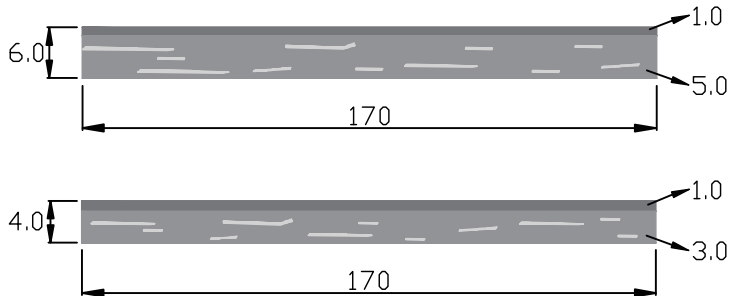

GOLD FILLED

lamination

glittery in dark

shiny back & rich bound

GOLD-FILLED
Lamination

Product code	
Front	Temple
MUB-0388	MUB-0388
MUB-0389	MUB-0389
MUB-0390	MUB-0390
MUB-0391	MUB-0391
MUB-0392	MUB-0392
MUB-0393	MUB-0393
MUB-0394	MUB-0394

	Standard sizes	Tolerance
6.0	170*700mm	6.0-6.2mm 167-172mm 690-702mm
4.0	170*700mm	4.0-4.2mm 167-172mm 690-702mm

MUB-0388

MUB-0389

MUB-0390

MUB-0391

MUB-0392

MUB-0393

MUB-0394