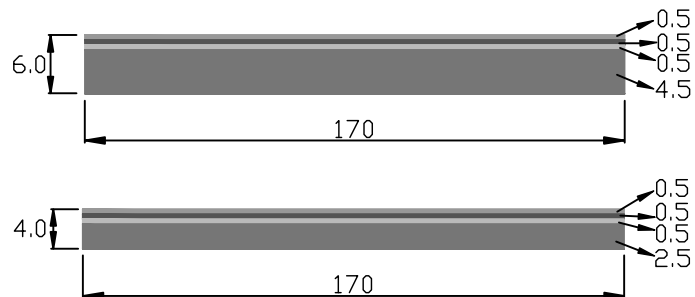

PEARLIZED

extruded 4 layers

shelly

pearl effect & rich clad

Pearlized collection
Extruded 4 layers

Product code	
Front	Temple
UN4P-0082	UN4P-0082
UN4P-0083	UN4P-0083
UN4P-0084	UN4P-0084
JUN4P-0085	JUN4P-0085
UN4P-0086	UN4P-0086
JUN4P-0087	JUN4P-0087

	Standard sizes	Tolerance
6.0	170*1400mm	6.0-6.2mm 168-175mm 1400-1410mm
4.0	170*1400mm	4.0-4.2mm 168-175mm 1400-1410mm

UN4P-0082

UN4P-0083

UN4P-0084

JUN4P-0085

UN4P-0086

JUN4P-0087