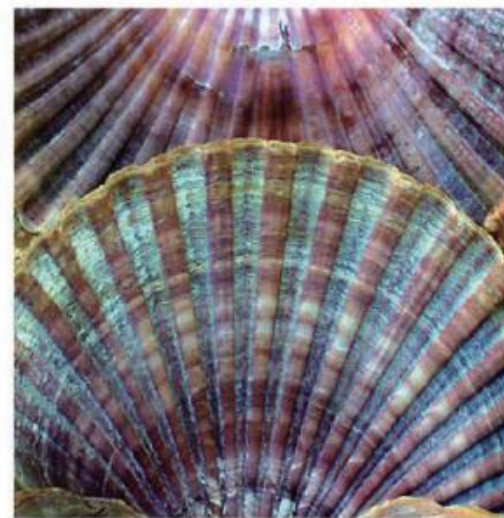

PEARLIZED

extruded 4 layers

shelly

pearl effect & rich clad

Pearlized collection
Extruded 4 layers

Product code	
Front	Temple
UN4P-0082	UN4P-0082
UN4P-0083	UN4P-0083
UN4P-0084	UN4P-0084
JUN4P-0085	JUN4P-0085
UN4P-0086	UN4P-0086
JUN4P-0087	JUN4P-0087

	Standard sizes	Tolerance
6.0	170*1400mm	6.0-6.2mm 168-175mm 1400-1410mm
4.0	170*1400mm	4.0-4.2mm 168-175mm 1400-1410mm

UN4P-0082

UN4P-0083

UN4P-0084

JUN4P-0085

UN4P-0086

JUN4P-0087