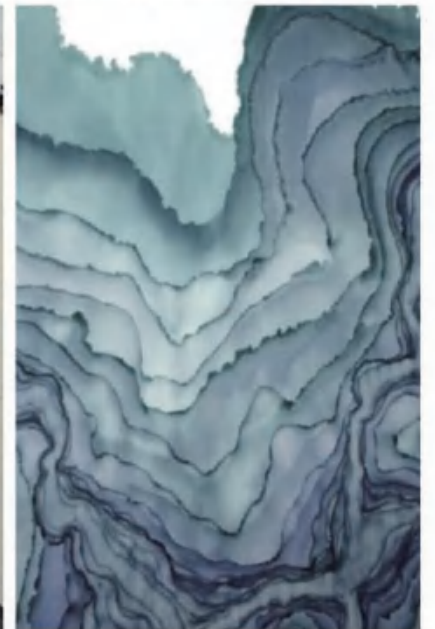

**MARBLE SILK**

dry block

**natural**

free ink effect, marble element

**MARBLE SILK**

Dry block

Product code	
Front	Temple
MUQ-0325	MUQ-0325
UQ-0326	UQ-0326
UQ-0327	UQ-0327
UQ-0328	UQ-0328
UQ-0329	UQ-0329
UQ-0330	UQ-0330

	Standard sizes	Tolerance
6.0	170*700mm	6.0-6.2mm 167-172mm 690-702mm
4.0	170*700mm	4.0-4.2mm 167-172mm 690-702mm

MUQ-0325

UQ-0326

UQ-0327

UQ-0328

UQ-0329

UQ-0330