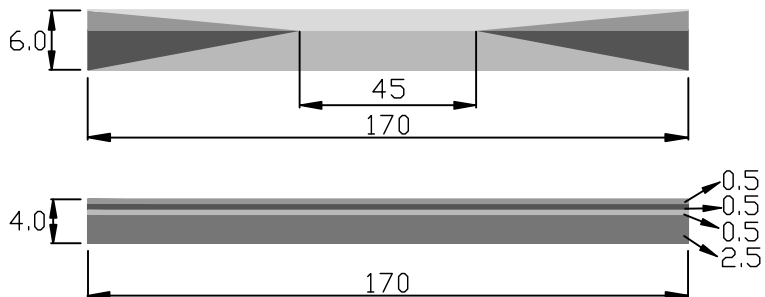

PENETRATOR

extrusion

eye shadow

charming decoration & bright elements

Penetrator Extruded

Product code	
Front	Temple
JUC2-0152	JUN4-0076
JUC2-0153	JUN4-0077
UC2-0154	UN4-0078
JUC2-0155	JUN4-0079
JUC2-0156	JUN4-0080
JUC2-0157	JUN4-0081

	Standard sizes	Tolerance
6.0	170*1400mm	6.0-6.2mm 168-175mm 1400-1410mm
4.0	170*1400mm	4.0-4.2mm 168-175mm 1400-1410mm

JUC2-0152

JUC2-0153

UC2-0154

JUC2-0155

JUC2-0156

JUC2-0157