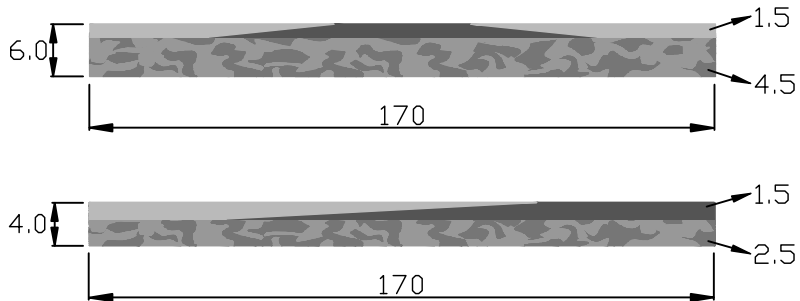

TRANSITION

lamination

Craftsman spirit

magnificent transformation

Transition collection
Lamination

Product code	
Front	Temple
UB2-0516	UB2-0522
UB2-0517	UB2-0523
UB2-0518	UB2-0524
UB2-0519	UB2-0525
MUB2-0520	MUB2-0526
UB2-0521	UB2-0527

	Standard sizes	Tolerance
6.0	170*700mm	6.0-6.2mm 165-172mm 690-700mm
4.0	170*700mm	4.0-4.2mm 165-172mm 690-700mm

UB2-0516

UB2-0517

UB2-0518

UB2-0519

MUB2-0520

UB2-0521