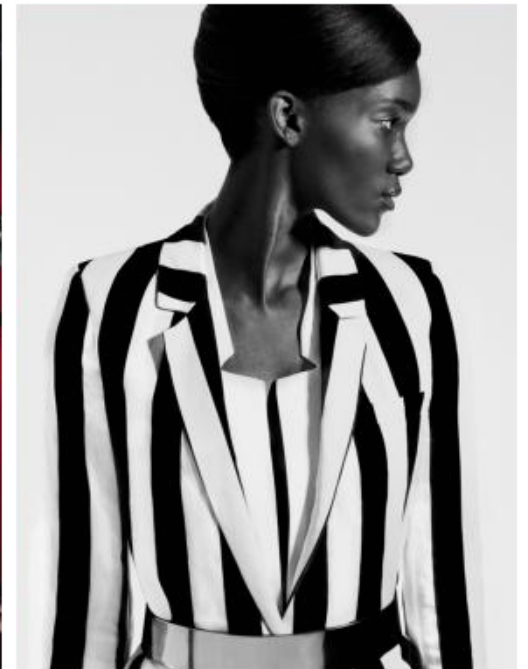

**DRESS UP**

dry block

**Attraction**

fascinated by pattern world

**DRESS UP**  
Dry block

Product code	
Front	Temple
UF-0274	UF-0274
UF-0275	UF-0275
UF-0276	UF-0276
MUF-0277	MUF-0277
UF-0278	UF-0278
UF-0279	UF-0279

	Standard sizes	Tolerance
6.0	170*700mm	6.0-6.2mm 167-172mm 690-702mm
4.0	170*700mm	4.0-4.2mm 167-172mm 690-702mm

UF-0274

UF-0275

UF-0276

MUF-0277

UF-0278

UF-0279