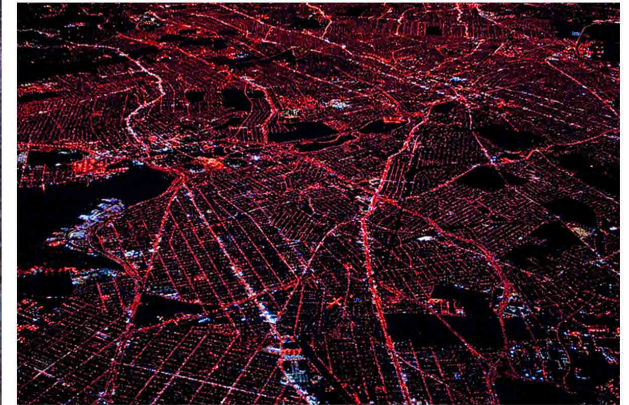

NIGHT ELVES

lamination

Nocturne

the shades are ablated with lights

Night Elves
Lamination

Product code	
Front	Temple
MUB-0447	MUB-0447
MUB-0448	MUB-0448
MUB-0449	MUB-0449
UB-0450	UB-0450
MUB-0451	MUB-0451
MUB-0452	MUB-0452

	Standard sizes	Tolerance
6.0	170*700mm	6.0-6.2mm 167-172mm 690-702mm
4.0	170*700mm	4.0-4.2mm 167-172mm 690-702mm