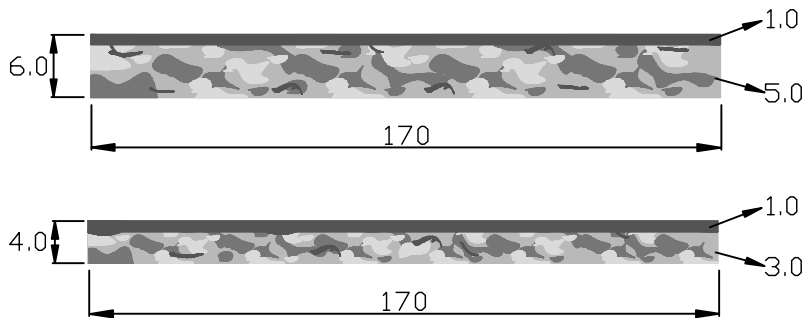

### Nocturne

the shades are ablated with lights

**Night Elves**  
Lamination

Product code	
Front	Temple
MUB-0447	MUB-0447
MUB-0448	MUB-0448
MUB-0449	MUB-0449
UB-0450	UB-0450
MUB-0451	MUB-0451
MUB-0452	MUB-0452

	Standard sizes	Tolerance
6.0	170*700mm	6.0-6.2mm 167-172mm 690-702mm
4.0	170*700mm	4.0-4.2mm 167-172mm 690-702mm

MUB-0447

MUB-0448

MUB-0449

UB-0450

MUB-0451

MUB-0452