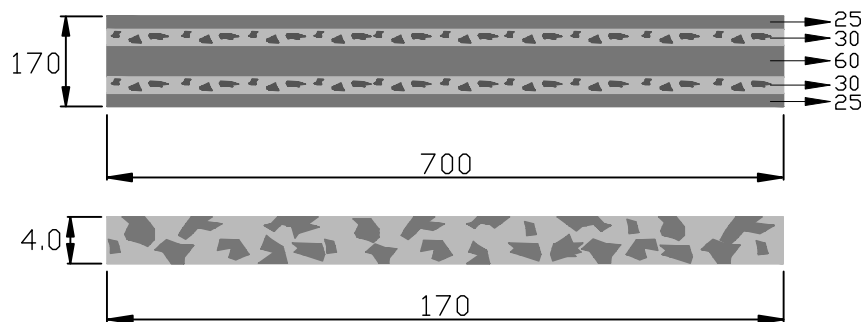

UNDERCOVER

lamination

mysterious zone

the significance of exploration

Undercover collection
Lamination

Product code	
Front	Temple
UB3-0453	UF-0069
UB3-0454	UF-0061
UB3-0455	UF2-0096
UB3-0456	UF-0086
UB3-0457	UF-0044
UB3-0458	UF-0065

	Standard sizes	Tolerance
6.0	170*700mm	6.0-6.2mm 165-172mm 690-700mm
4.0	170*700mm	4.0-4.2mm 165-172mm 690-700mm

UB3-0453

UB3-0454

UB3-0455

UB3-0456

UB3-0457

UB3-0458