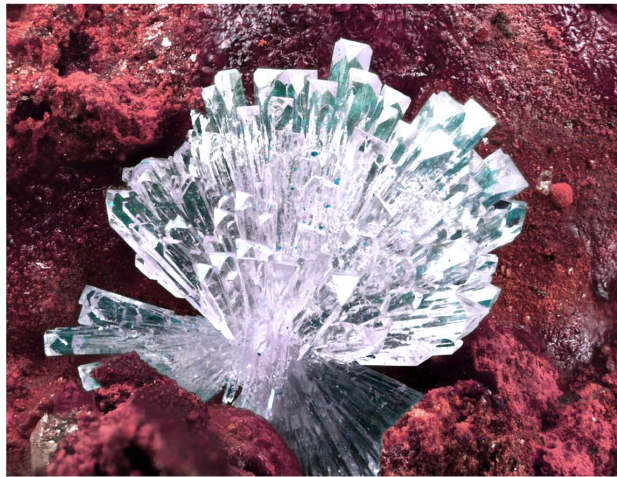

LAND TREASURE

extrusion

Natural views

land of charm and beauty

Land Treasure
Extruded

Product code	
Front	Temple
JUD4-0199	JUD4-S0199
JUD4-0200	JUD4-S0200
JUD4-0201	JUD4-S0201
JUD4-0202	JUD4-S0202
JUD4-0203	JUD4-S0203
UD4-0204	UD4-S0204

	Standard sizes	Tolerance
6.0	140*1400mm	6.0-6.2mm 138-145mm 1400-1410mm
4.0	140*1400mm	4.0-4.2mm 138-145mm 1400-1410mm

JUD4-0199

JUD4-0200

JUD4-0201

JUD4-0202

JUD4-0203

UD4-0204