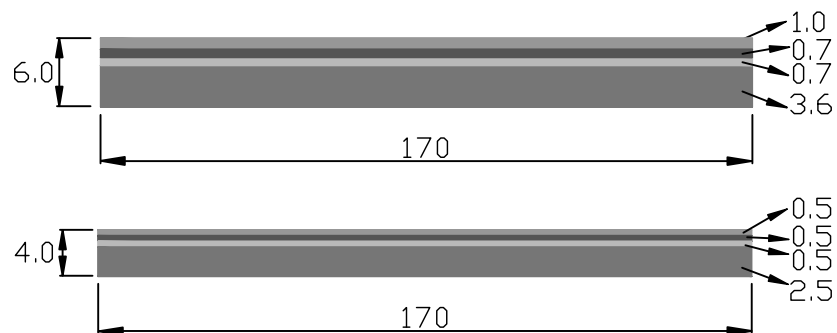

MODERNE

extrusion

Urbanity

Gentle & Graceful style

Moderne
Extruded 4 layers

Product code	
Front	Temple
UN4-0088	UN4-0088
JUN4-0089	JUN4-0089
JUN4-0090	JUN4-0090
UN4-0091	UN4-0091
JUN4-0092	JUN4-0092
JUN4-0093	JUN4-0093
JUN4-0094	JUN4-0094

	Standard sizes	Tolerance
6.0	170*1400mm	6.0-6.2mm 168-175mm 1400-1410mm
4.0	170*1400mm	4.0-4.2mm 168-175mm 1400-1410mm

UN4-0088

JUN4-0089

JUN4-0090

UN4-0091

JUN4-0092

JUN4-0093

JUN4-0094