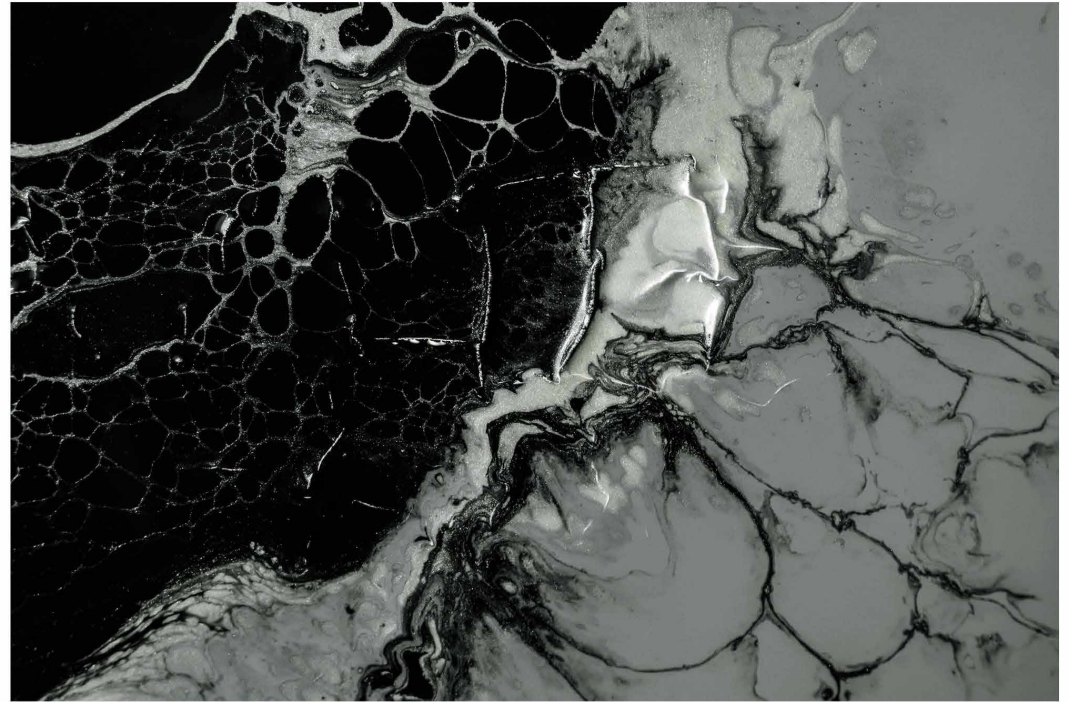

TEXTURE

lamination

Marblize

superb craftsmanship

**Texture
Lamination**

Product code	
Front	Temple
UB-0459	UB-0459
MUB-0460	MUB-0460
MUB-0461	MUB-0461
UB-0462	UB-0462
UB-0463	UB-0463
UB-0465	UB-0465
MUB-0466	MUB-0466

	Standard sizes	Tolerance
6.0	170*700mm	6.0-6.2mm 167-172mm 690-702mm
4.0	170*700mm	4.0-4.2mm 167-172mm 690-702mm

UB-0459

MUB-0460

MUB-0461

UB-0462

UB-0463

UB-0465

MUB-0466