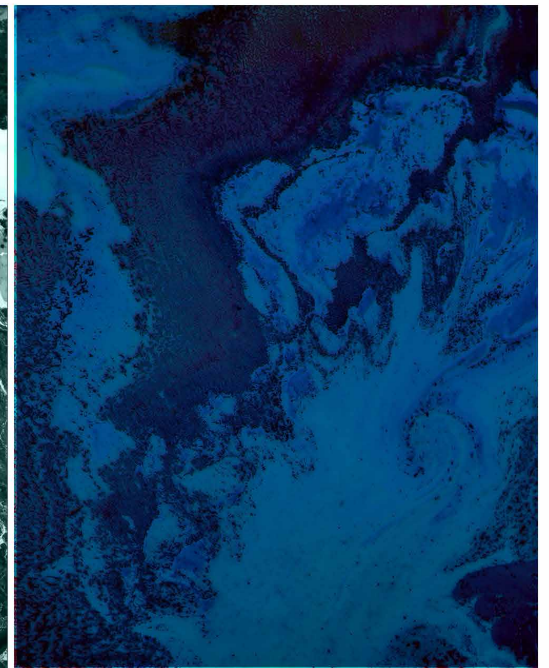

TEXTURE

lamination

Marblize

superb craftsmanship

**Texture
Lamination**

Product code	
Front	Temple
UB-0459	UB-0459
MUB-0460	MUB-0460
MUB-0461	MUB-0461
UB-0462	UB-0462
UB-0463	UB-0463
UB-0465	UB-0465
MUB-0466	MUB-0466

	Standard sizes	Tolerance
6.0	170*700mm	6.0-6.2mm 167-172mm 690-702mm
4.0	170*700mm	4.0-4.2mm 167-172mm 690-702mm

UB-0459

MUB-0460

MUB-0461

UB-0462

UB-0463

UB-0465

MUB-0466