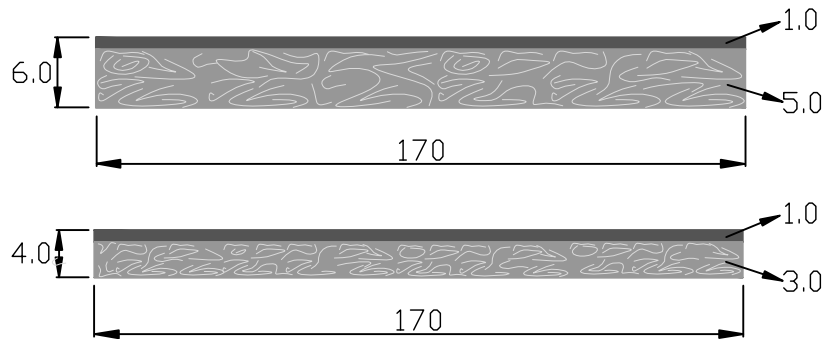

TEXTURE

lamination

Marblize

superb craftsmanship

**Texture
Lamination**

Product code	
Front	Temple
UB-0459	UB-0459
MUB-0460	MUB-0460
MUB-0461	MUB-0461
UB-0462	UB-0462
UB-0463	UB-0463
UB-0465	UB-0465
MUB-0466	MUB-0466

	Standard sizes	Tolerance
6.0	170*700mm	6.0-6.2mm 167-172mm 690-702mm
4.0	170*700mm	4.0-4.2mm 167-172mm 690-702mm

UB-0459

MUB-0460

MUB-0461

UB-0462

UB-0463

UB-0465

MUB-0466