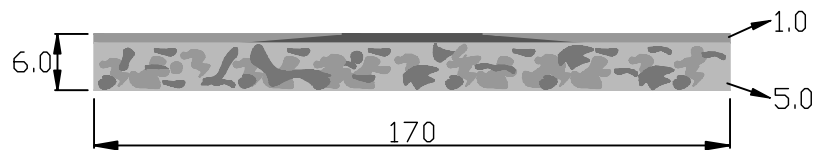

MAGHRIB

Lamination

City of sunlight

Dispel the clouds and see the sun

Maghrib collection
Lamination

Product code	
Front	Temple
UB2-0467	UB2-0473
UB2-0468	UB2-0474
UB2-0469	UB2-0475
UB2-0470	UB2-0476
UB2-0471	UB2-0477
UB2-0472	UB2-0478

	Standard sizes	Tolerance
6.0	170*700mm	6.0-6.2mm 165-172mm 690-700mm
4.0	170*700mm	4.0-4.2mm 165-172mm 690-700mm

UB2-0467

UB2-0468

UB2-0469

UB2-0470

UB2-0471

UB2-0472