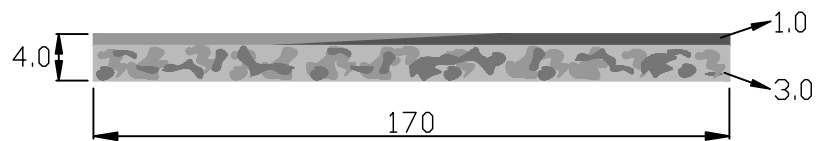

MAGHRIB

Lamination

City of sunlight

Dispel the clouds and see the sun

Maghrib collection
Lamination

Product code	
Front	Temple
UB2-0467	UB2-0473
UB2-0468	UB2-0474
UB2-0469	UB2-0475
UB2-0470	UB2-0476
UB2-0471	UB2-0477
UB2-0472	UB2-0478

	Standard sizes	Tolerance
6.0	170*700mm	6.0-6.2mm 165-172mm 690-700mm
4.0	170*700mm	4.0-4.2mm 165-172mm 690-700mm

UB2-0467

UB2-0468

UB2-0469

UB2-0470

UB2-0471

UB2-0472