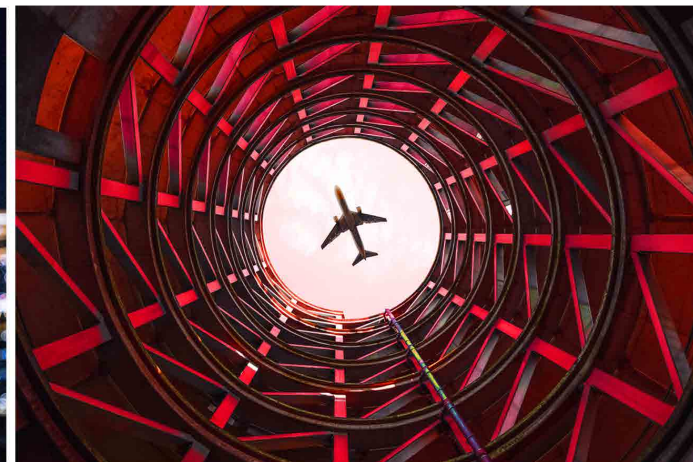

HOMeward

lamination

On the way home

the brightest star in the night sky

Homeward collection
Lamination

Product code	
Front	Temple
MUB2-0528	MUB2-0528
MUB2-0529	MUB2-0529
MUB2-0530	MUB2-0530
MUB2-0531	MUB2-0531
UB2-0532	UB2-0532
UB2-0533	UB2-0533

	Standard sizes	Tolerance
6.0	170*700mm	6.0-6.2mm 167-172mm 690-702mm
4.0	170*700mm	4.0-4.2mm 167-172mm 690-702mm

MUB2-0528

MUB2-0529

MUB2-0530

MUB2-0531

UB2-0532

UB2-0533