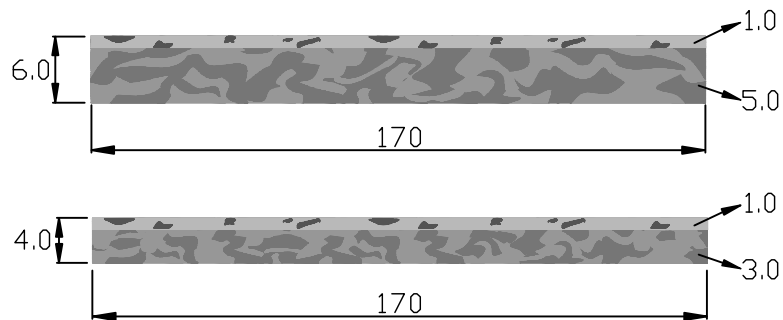

HOMeward

lamination

On the way home

the brightest star in the night sky

Homeward collection
Lamination

Product code	
Front	Temple
MUB2-0528	MUB2-0528
MUB2-0529	MUB2-0529
MUB2-0530	MUB2-0530
MUB2-0531	MUB2-0531
UB2-0532	UB2-0532
UB2-0533	UB2-0533

	Standard sizes	Tolerance
6.0	170*700mm	6.0-6.2mm 167-172mm 690-702mm
4.0	170*700mm	4.0-4.2mm 167-172mm 690-702mm

MUB2-0528

MUB2-0529

MUB2-0530

MUB2-0531

UB2-0532

UB2-0533