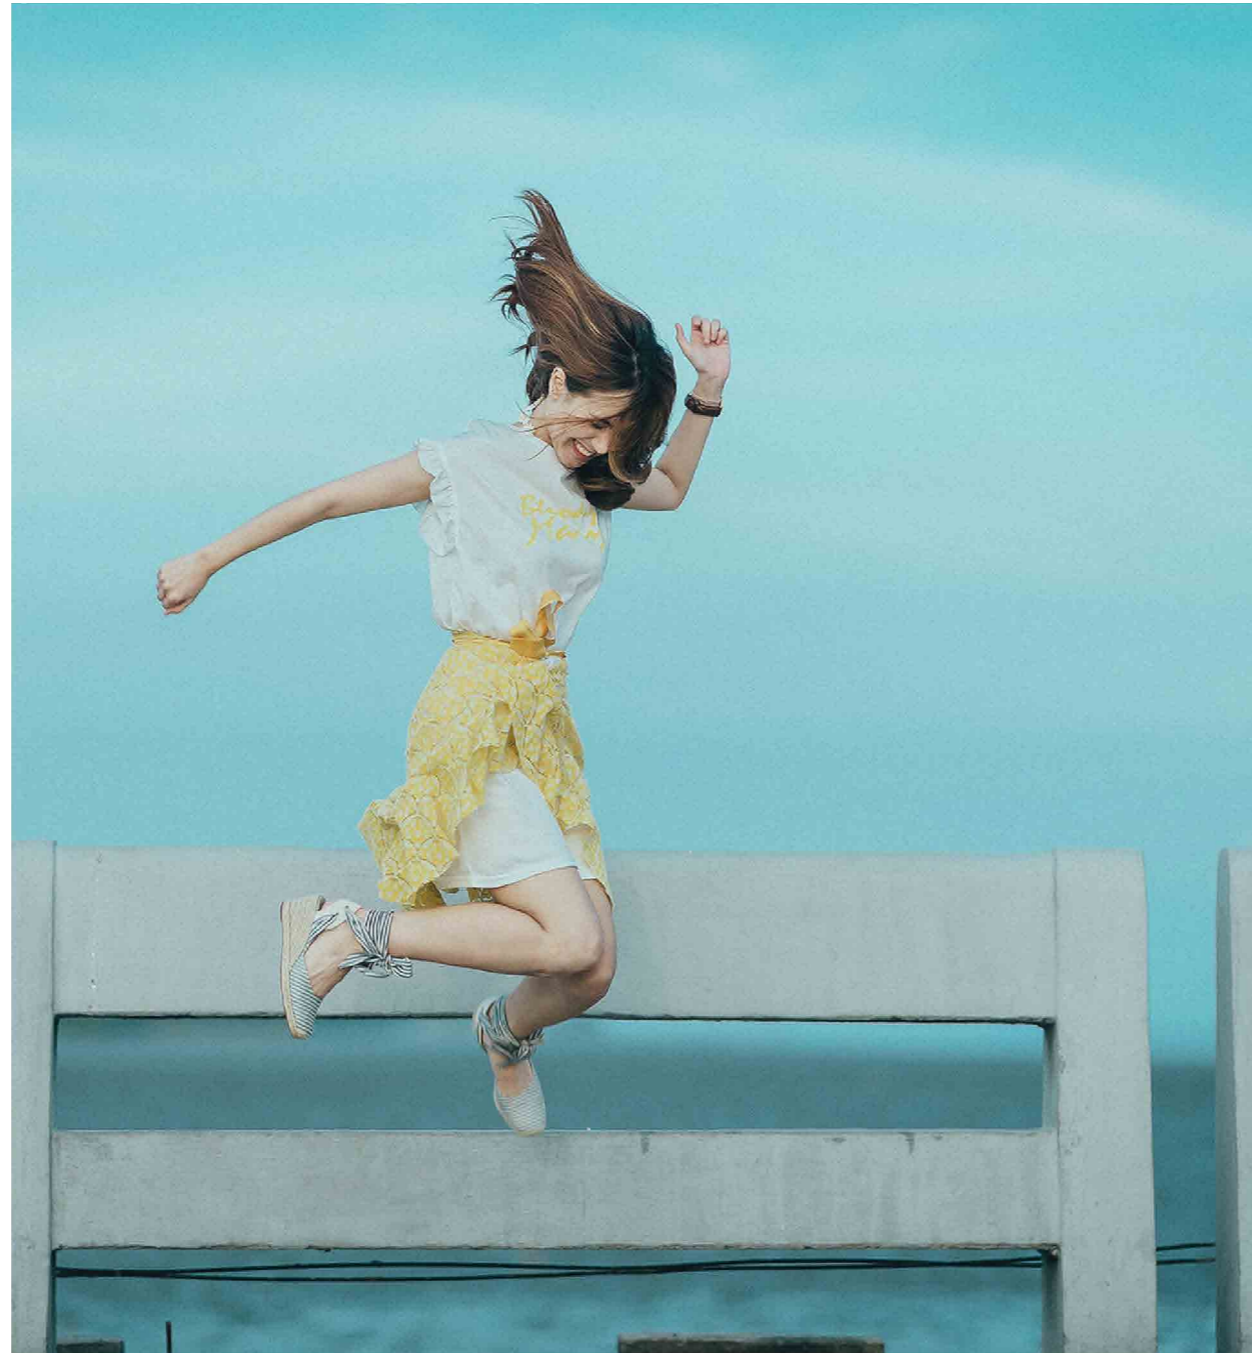

# ***REFRESHING***

Transparent monicolor

REFRESHING

I particularly like colors in the summer -so cool, crisp, and refreshing!

2020 F Series

2022 F Series

# REFRESHING

Transparent monicolor

Product Code	
Front	Temple
FN-0001	FN-0001
FN-0009	FN-0009
FN-0010	FN-0010
FN-0011	FN-0011
FN-0012	FN-0012
FN-0013	FN-0013
FN-0014	FN-0014
FN-0015	FN-0015
FN-0016	FN-0016