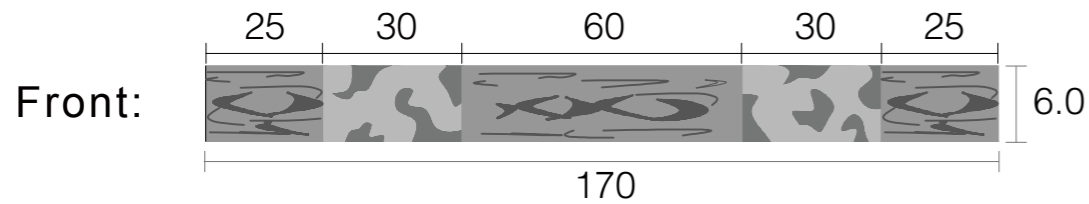

# SUSPICION

Lamination/Dry block

Product Code	
Front	Temple
UB3-0570	UF-0318
UB3-0571	UF-0319
UB3-0572	UF-0320
UB3-0573	UF-0321
UB3-0574	UF-0322

	Front	Temple	Tolerance
Thickness	6.0mm	4.0mm	4.0-4.2mm 6.0-6.2mm
Standard Sizes	170x700mm	170x700mm	167-172mm 690-702mm