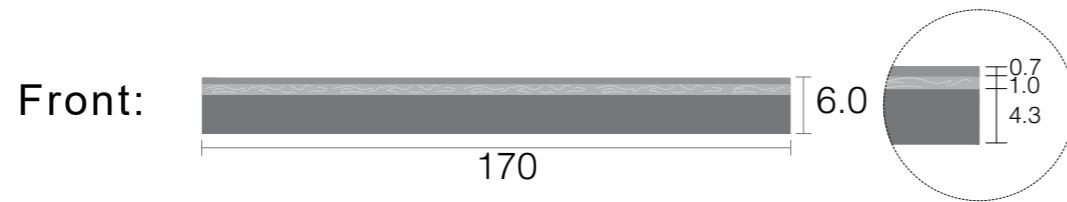

JIMEI

BRILLANT

Lamination

THE WORLD IN MY EYES

The light refracted by the magnifying glass lights up my whole world.

2020 Spring Collection

2020 Spring Collection

BRILLANT
Lamination

Product Code	
Front	Temple
MUB-0564	MUB-0564
MUB-0565	MUB-0565
MUB-0566	MUB-0566
MUB-0567	MUB-0567
MUB-0568	MUB-0568
UB-0569	UB-0569

	Front	Temple	Tolerance
Thickness	6.0mm	4.2mm	6.0-6.2mm 4.2-4.4mm
Standard Sizes	170x700mm	170x700mm	167-172mm 690-702mm